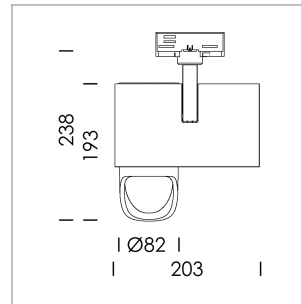

Ontero ID

Article number: 20660078

LIGHT TECHNOLOGY

LED	COB
Light colour	BeCool
Luminous flux	3390 lm
System power	41 W
Luminaire Efficiency	81 lm/W
Reflector	WallBeam

LUMINAIRE

Rotation angle	330°
Swivel angle	90°
Weight	1.3 kg
Protection rating . class	IP 20 . I
Luminaire colour	stratoblack

OPCJA

RAL-colours, NCS-colours (powder coating or wet spraying) on inquiry, surface alloys on inquiry, honeycomb louver

Surface-mounted luminaire with LED, rated life of the LED L80/B10 > 50000 h, colour rendering index CRI > 96, chromaticity tolerance 3 SDCM (initial), reflector with asymmetrical light distribution pattern, primary reflector and kick reflector 99% pure aluminium in MIRO-Silver®, attachment with kick reflector to the ceiling approach of the light cone, exchangeable reflector unit in high-sheen black plastic, with glass cover, rotation angle 330°, swivel angle 90°, luminaire housing die-cast aluminium, powder-coated, stratoblack