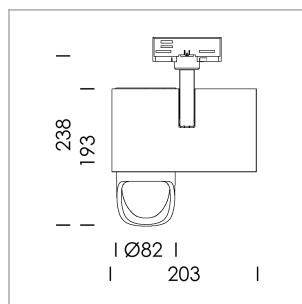

Ontero ID

Article number: 20660082

LIGHT TECHNOLOGY

LED	COB
Light colour	GoldenBread
Luminous flux	3710 lm
System power	41 W
Luminaire Efficiency	90 lm/W
Reflector	WallBeam

LUMINAIRE

Rotation angle	330°
Swivel angle	90°
Weight	1.3 kg
Protection rating . class	IP 20 . I
Luminaire colour	stratoblack

OPCJA

RAL-colours, NCS-colours (powder coating or wet spraying) on inquiry, surface alloys on inquiry, honeycomb louver

Surface-mounted luminaire with LED, rated life of the LED L80/B10 > 50000 h, chromaticity tolerance 3 SDCM (initial), reflector with asymmetrical light distribution pattern, primary reflector and kick reflector 99% pure aluminium in MIRO-Silver®, attachment with kick reflector to the ceiling approach of the light cone, exchangeable reflector unit in high-sheen black plastic, with glass cover, rotation angle 330°, swivel angle 90°, luminaire housing die-cast aluminium, powder-coated, stratoblack