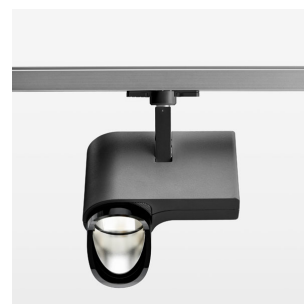

Ontero ID

Article number: 20660082

LIGHT TECHNOLOGY

LED	COB
Light colour	GoldenBread
Luminous flux	3710 lm
System power	41 W
Luminaire Efficiency	90 lm/W
Reflector	WallBeam

LUMINAIRE

Rotation angle	330°
Swivel angle	90°
Weight	1.3 kg
Protection rating . class	IP 20 . I
Luminaire colour	stratoblack

OPCJA

RAL-colours, NCS-colours (powder coating or wet spraying) on inquiry, surface alloys on inquiry, honeycomb louver

Surface-mounted luminaire with LED, rated life of the LED L80/B10 > 50000 h, chromaticity tolerance 3 SDCM (initial), reflector with asymmetrical light distribution pattern, primary reflector and kick reflector 99% pure aluminium in MIRO-Silver®, attachment with kick reflector to the ceiling approach of the light cone, exchangeable reflector unit in high-sheen black plastic, with glass cover, rotation angle 330°, swivel angle 90°, luminaire housing die-cast aluminium, powder-coated, stratoblack