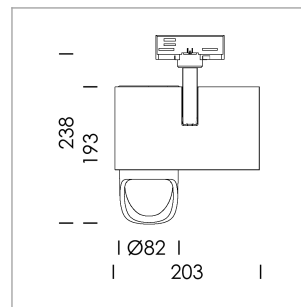

Ontero ID

Article number: 20660085

LIGHT TECHNOLOGY

LED	COB
Light colour	830
Luminous flux	4650 lm
System power	41 W
Luminaire Efficiency	113 lm/W
Reflector	WallBeam

LUMINAIRE

Rotation angle	330°
Swivel angle	90°
Weight	1.3 kg
Protection rating . class	IP 20 . I
Luminaire colour	stratosilver

OPCJA

RAL-colours, NCS-colours (powder coating or wet spraying) on inquiry, surface alloys on inquiry, honeycomb louver

Surface-mounted luminaire with LED, rated life of the LED L80/B10 > 50000 h, colour rendering index CRI > 80, chromaticity tolerance 2 SDCM (initial), reflector with asymmetrical light distribution pattern, primary reflector and kick reflector 99% pure aluminium in MIRO-Silver®, attachment with kick reflector to the ceiling approach of the light cone, exchangeable reflector unit in high-sheen black plastic, with glass cover, rotation angle 330°, swivel angle 90°, luminaire housing die-cast aluminium, powder-coated, stratosilver