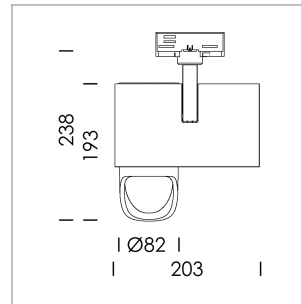

Ontero ID

Article number: 20660092

LIGHT TECHNOLOGY

LED	COB
Light colour	Fish-Seafood
Luminous flux	2490 lm
System power	41 W
Luminaire Efficiency	61 lm/W
Reflector	WallBeam

LUMINAIRE

Rotation angle	330°
Swivel angle	90°
Weight	1.3 kg
Protection rating . class	IP 20 . I
Luminaire colour	stratosilver

OPCJA

RAL-colours, NCS-colours (powder coating or wet spraying) on inquiry, surface alloys on inquiry, honeycomb louver

Surface-mounted luminaire with LED, rated life of the LED L80/B10 > 50000 h, chromaticity tolerance 2 SDCM (initial), reflector with asymmetrical light distribution pattern, primary reflector and kick reflector 99% pure aluminium in MIRO-Silver®, attachment with kick reflector to the ceiling approach of the light cone, exchangeable reflector unit in high-sheen black plastic, with glass cover, rotation angle 330°, swivel angle 90°, luminaire housing die-cast aluminium, powder-coated, stratosilver