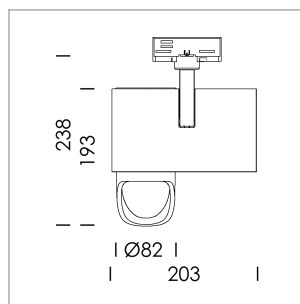

Ontero ID

Article number: 20660094

LIGHT TECHNOLOGY

LED	COB
Light colour	GoldenBread
Luminous flux	3710 lm
System power	41 W
Luminaire Efficiency	90 lm/W
Reflector	WallBeam

LUMINAIRE

Rotation angle	330°
Swivel angle	90°
Weight	1.3 kg
Protection rating . class	IP 20 . I
Luminaire colour	stratosilver

OPTIONAL

RAL-colours, NCS-colours (powder coating or wet spraying) on inquiry, surface alloys on inquiry, honeycomb louver

Surface-mounted luminaire with LED, rated life of the LED L80/B10 > 50000 h, chromaticity tolerance 3 SDCM (initial), reflector with asymmetrical light distribution pattern, primary reflector and kick reflector 99% pure aluminium in MIRO-Silver®, attachment with kick reflector to the ceiling approach of the light cone, exchangeable reflector unit in high-sheen black plastic, with glass cover, rotation angle 330°, swivel angle 90°, luminaire housing die-cast aluminium, powder-coated, stratosilver