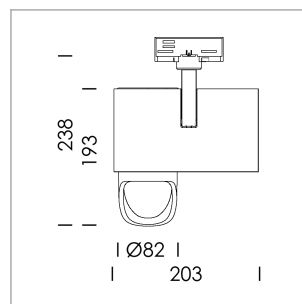

Ontero ID

Article number: 20660101

LIGHT TECHNOLOGY

LED	COB
Light colour	BeColor
Luminous flux	3300 lm
System power	41 W
Luminaire Efficiency	79 lm/W
Reflector	WallBeam

LUMINAIRE

Rotation angle	330°
Swivel angle	90°
Weight	1.3 kg
Protection rating . class	IP 20 . I
Luminaire colour	stratowhite

OPCJA

RAL-colours, NCS-colours (powder coating or wet spraying) on inquiry, surface alloys on inquiry, honeycomb louver

Surface-mounted luminaire with LED, rated life of the LED L80/B10 > 50000 h, colour rendering index CRI > 96, chromaticity tolerance 2 SDCM (initial), reflector with asymmetrical light distribution pattern, primary reflector and kick reflector 99% pure aluminium in MIRO-Silver®, attachment with kick reflector to the ceiling approach of the light cone, exchangeable reflector unit in high-sheen black plastic, with glass cover, rotation angle 330°, swivel angle 90°, luminaire housing die-cast aluminium, powder-coated, stratowhite

Multiadapter black, inclusive driver unit: 220-240 V~ / 50-60 Hz, max. 22 luminaires per circuit (B16A fuse)

Note: All data are typical values. System features may change with product improvements due to technical advances. Errors excepted.