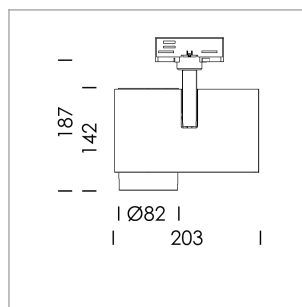

Ontero ID

Article number: 20680010

LIGHT TECHNOLOGY

LED	COB
Light colour	GoldenBread
Luminous flux	1640 lm
System power	15 W
Luminaire Efficiency	109 lm/W
Reflector	Spot
Beam angle	20°

LUMINAIRE

Rotation angle	330°
Swivel angle	90°
Weight	1.3 kg
Protection rating . class	IP 20 . I
Luminaire colour	stratoblack

OPCJA

RAL-colours, NCS-colours (powder coating or wet spraying) on inquiry, surface alloys on inquiry, honeycomb louver

Surface-mounted luminaire with LED, rated life of the LED L80/B10 > 50000 h, chromaticity tolerance 3 SDCM (initial), LED hybrid technology, 3D silicone lens to reduce the proportion of scattered light, reflector with circular light distribution pattern, reflector pure aluminium 99,99% in MIRO-Silver®, segmented and faceted, exchangeable reflector unit in high-sheen black plastic, with glass cover, rotation angle 330°, swivel angle 90°, luminaire housing die-cast aluminium, powder-coated, stratoblack