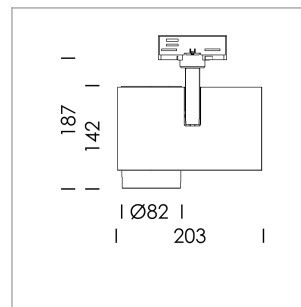

Ontero ID

Article number: 20680047

LIGHT TECHNOLOGY

LED	COB
Light colour	SpecialMeat
Luminous flux	1350 lm
System power	23 W
Luminaire Efficiency	58 lm/W
Reflector	Spot
Beam angle	20°

LUMINAIRE

Rotation angle	330°
Swivel angle	90°
Weight	1.3 kg
Protection rating . class	IP 20 . I
Luminaire colour	stratoblack

OPCJA

RAL-colours, NCS-colours (powder coating or wet spraying) on inquiry, surface alloys on inquiry, honeycomb louver

Surface-mounted luminaire with LED, rated life of the LED L80/B10 > 50000 h, chromaticity tolerance 2 SDCM (initial), LED hybrid technology, 3D silicone lens to reduce the proportion of scattered light, reflector with circular light distribution pattern, reflector pure aluminium 99,99% in MIRO-Silver®, segmented and faceted, exchangeable reflector unit in high-sheen black plastic, with glass cover, rotation angle 330°, swivel angle 90°, luminaire housing die-cast aluminium, powder-coated, stratoblack

1.0 m	0.34	7850.0
2.0 m	0.68	1963.0
3.0 m	1.02	873.0
4.0 m	1.36	491.0
5.0 m	1.70	314.0
	Ø (m)	E0(0°)(lx)