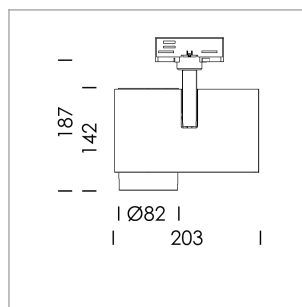

Ontero ID

Article number: 20680056

LIGHT TECHNOLOGY

LED	COB
Light colour	Fish-Seafood
Luminous flux	1590 lm
System power	23 W
Luminaire Efficiency	68 lm/W
Reflector	Spot
Beam angle	20°

LUMINAIRE

Rotation angle	330°
Swivel angle	90°
Weight	1.3 kg
Protection rating . class	IP 20 . I
Luminaire colour	stratosilver

OPCJA

RAL-colours, NCS-colours (powder coating or wet spraying) on inquiry, surface alloys on inquiry, honeycomb louver

Surface-mounted luminaire with LED, rated life of the LED L80/B10 > 50000 h, chromaticity tolerance 2 SDCM (initial), LED hybrid technology, 3D silicone lens to reduce the proportion of scattered light, reflector with circular light distribution pattern, reflector pure aluminium 99,99% in MIRO-Silver®, segmented and faceted, exchangeable reflector unit in high-sheen black plastic, with glass cover, rotation angle 330°, swivel angle 90°, luminaire housing die-cast aluminium, powder-coated, stratosilver

Multiadapter black, inclusive driver unit: 220-240 V~ / 50-60 Hz, max. 95 luminaires per circuit (B16A fuse)

Note: All data are typical values. System features may change with product improvements due to technical advances. Errors excepted.