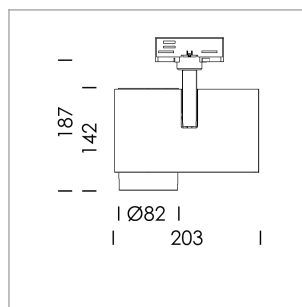

Ontero ID

Article number: 20680058

LIGHT TECHNOLOGY

LED	COB
Light colour	GoldenBread
Luminous flux	2350 lm
System power	23 W
Luminaire Efficiency	102 lm/W
Reflector	Spot
Beam angle	20°

LUMINAIRE

Rotation angle	330°
Swivel angle	90°
Weight	1.3 kg
Protection rating . class	IP 20 . I
Luminaire colour	stratosilver

OPCJA

RAL-colours, NCS-colours (powder coating or wet spraying) on inquiry, surface alloys on inquiry, honeycomb louver

Surface-mounted luminaire with LED, rated life of the LED L80/B10 > 50000 h, chromaticity tolerance 3 SDCM (initial), LED hybrid technology, 3D silicone lens to reduce the proportion of scattered light, reflector with circular light distribution pattern, reflector pure aluminium 99,99% in MIRO-Silver®, segmented and faceted, exchangeable reflector unit in high-sheen black plastic, with glass cover, rotation angle 330°, swivel angle 90°, luminaire housing die-cast aluminium, powder-coated, stratosilver