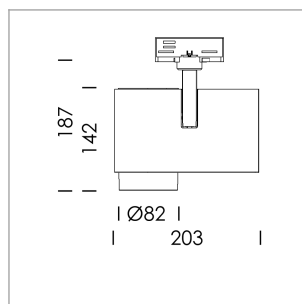

Ontero ID

Article number: 20680110

LIGHT TECHNOLOGY

LED	COB
Light colour	SpecialMeat
Luminous flux	2100 lm
System power	41 W
Luminaire Efficiency	51 lm/W
Reflector	Spot
Beam angle	20°

LUMINAIRE

Rotation angle	330°
Swivel angle	90°
Weight	1.3 kg
Protection rating . class	IP 20 . I
Luminaire colour	stratoblack

OPCJA

RAL-colours, NCS-colours (powder coating or wet spraying) on inquiry, surface alloys on inquiry, honeycomb louver

Surface-mounted luminaire with LED, rated life of the LED L80/B10 > 50000 h, chromaticity tolerance 2 SDCM (initial), LED hybrid technology, 3D silicone lens to reduce the proportion of scattered light, reflector with circular light distribution pattern, reflector pure aluminium 99,99% in MIRO-Silver®, segmented and faceted, exchangeable reflector unit in high-sheen black plastic, with glass cover, rotation angle 330°, swivel angle 90°, luminaire housing die-cast aluminium, powder-coated, stratoblack