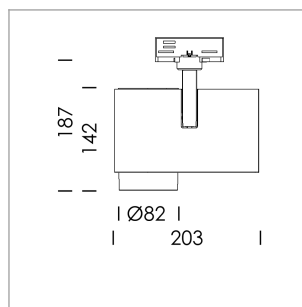

Ontero ID

Article number: 20680120

LIGHT TECHNOLOGY

LED	COB
Light colour	GoldenBread
Luminous flux	3680 lm
System power	41 W
Luminaire Efficiency	90 lm/W
Reflector	Spot
Beam angle	20°

LUMINAIRE

Rotation angle	330°
Swivel angle	90°
Weight	1.3 kg
Protection rating . class	IP 20 . I
Luminaire colour	stratosilver

OPCJA

RAL-colours, NCS-colours (powder coating or wet spraying) on inquiry, surface alloys on inquiry, honeycomb louver

Surface-mounted luminaire with LED, rated life of the LED L80/B10 > 50000 h, chromaticity tolerance 3 SDCM (initial), LED hybrid technology, 3D silicone lens to reduce the proportion of scattered light, reflector with circular light distribution pattern, reflector pure aluminium 99,99% in MIRO-Silver®, segmented and faceted, exchangeable reflector unit in high-sheen black plastic, with glass cover, rotation angle 330°, swivel angle 90°, luminaire housing die-cast aluminium, powder-coated, stratosilver

Multiadapter black, inclusive driver unit: 220-240 V~ / 50-60 Hz, max. 50 luminaires per circuit (B16A fuse)

Note: All data are typical values. System features may change with product improvements due to technical advances. Errors excepted.