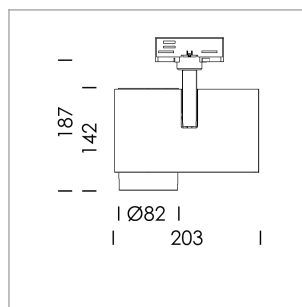

Ontero ID

Article number: 20680121

LIGHT TECHNOLOGY

LED	COB
Light colour	SpecialMeat
Luminous flux	2100 lm
System power	41 W
Luminaire Efficiency	51 lm/W
Reflector	Spot
Beam angle	20°

LUMINAIRE

Rotation angle	330°
Swivel angle	90°
Weight	1.3 kg
Protection rating . class	IP 20 . I
Luminaire colour	stratosilver

OPCJA

RAL-colours, NCS-colours (powder coating or wet spraying) on inquiry, surface alloys on inquiry, honeycomb louver

Surface-mounted luminaire with LED, rated life of the LED L80/B10 > 50000 h, chromaticity tolerance 2 SDCM (initial), LED hybrid technology, 3D silicone lens to reduce the proportion of scattered light, reflector with circular light distribution pattern, reflector pure aluminium 99,99% in MIRO-Silver®, segmented and faceted, exchangeable reflector unit in high-sheen black plastic, with glass cover, rotation angle 330°, swivel angle 90°, luminaire housing die-cast aluminium, powder-coated, stratosilver

Multiadapter black, inclusive driver unit: 220-240 V~ / 50-60 Hz, max. 50 luminaires per circuit (B16A fuse)

Note: All data are typical values. System features may change with product improvements due to technical advances. Errors excepted.