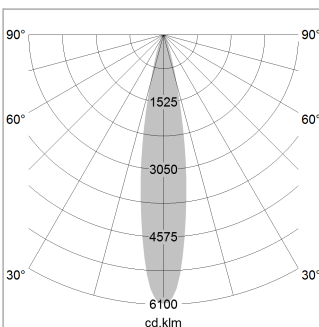

Ontero ID

Article number: 20680131

LIGHT TECHNOLOGY

LED	COB
Light colour	GoldenBread
Luminous flux	3680 lm
System power	41 W
Luminaire Efficiency	90 lm/W
Reflector	Spot
Beam angle	20°

LUMINAIRE

Rotation angle	330°
Swivel angle	90°
Weight	1.3 kg
Protection rating . class	IP 20 . I
Luminaire colour	stratowhite

OPCJA

RAL-colours, NCS-colours (powder coating or wet spraying) on inquiry, surface alloys on inquiry, honeycomb louver

Surface-mounted luminaire with LED, rated life of the LED L80/B10 > 50000 h, chromaticity tolerance 3 SDCM (initial), LED hybrid technology, 3D silicone lens to reduce the proportion of scattered light, reflector with circular light distribution pattern, reflector pure aluminium 99,99% in MIRO-Silver®, segmented and faceted, exchangeable reflector unit in high-sheen black plastic, with glass cover, rotation angle 330°, swivel angle 90°, luminaire housing die-cast aluminium, powder-coated, stratowhite

1.0 m	0.34	22391.3
2.0 m	0.68	5597.8
3.0 m	1.02	2487.9
4.0 m	1.36	1399.5
5.0 m	1.70	895.7
	Ø (m)	E0(0°) [lx]