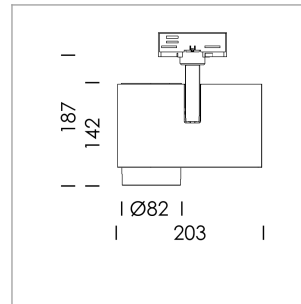

Ontero ID

Article number: 20680131

LIGHT TECHNOLOGY

LED	COB
Light colour	GoldenBread
Luminous flux	3680 lm
System power	41 W
Luminaire Efficiency	90 lm/W
Reflector	Spot
Beam angle	20°

LUMINAIRE

Rotation angle	330°
Swivel angle	90°
Weight	1.3 kg
Protection rating . class	IP 20 . I
Luminaire colour	stratowhite

OPCJA

RAL-colours, NCS-colours (powder coating or wet spraying) on inquiry, surface alloys on inquiry, honeycomb louver

Surface-mounted luminaire with LED, rated life of the LED L80/B10 > 50000 h, chromaticity tolerance 3 SDCM (initial), LED hybrid technology, 3D silicone lens to reduce the proportion of scattered light, reflector with circular light distribution pattern, reflector pure aluminium 99,99% in MIRO-Silver®, segmented and faceted, exchangeable reflector unit in high-sheen black plastic, with glass cover, rotation angle 330°, swivel angle 90°, luminaire housing die-cast aluminium, powder-coated, stratowhite

1.0 m	0.34	22391.3
2.0 m	0.68	5597.8
3.0 m	1.02	2487.9
4.0 m	1.36	1399.5
5.0 m	1.70	895.7
	Ø (m)	E0(0°) [lx]