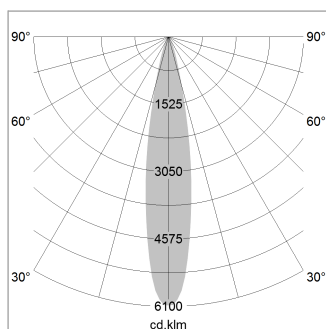

Ontero ID

Article number: 20680132

LIGHT TECHNOLOGY

LED	COB
Light colour	SpecialMeat
Luminous flux	2100 lm
System power	41 W
Luminaire Efficiency	51 lm/W
Reflector	Spot
Beam angle	20°

LUMINAIRE

Rotation angle	330°
Swivel angle	90°
Weight	1.3 kg
Protection rating . class	IP 20 . I
Luminaire colour	stratowhite

OPCJA

RAL-colours, NCS-colours (powder coating or wet spraying) on inquiry, surface alloys on inquiry, honeycomb louver

Surface-mounted luminaire with LED, rated life of the LED L80/B10 > 50000 h, chromaticity tolerance 2 SDCM (initial), LED hybrid technology, 3D silicone lens to reduce the proportion of scattered light, reflector with circular light distribution pattern, reflector pure aluminium 99,99% in MIRO-Silver®, segmented and faceted, exchangeable reflector unit in high-sheen black plastic, with glass cover, rotation angle 330°, swivel angle 90°, luminaire housing die-cast aluminium, powder-coated, stratowhite

1.0 m	0.34	12777.7
2.0 m	0.68	3194.4
3.0 m	1.02	1419.7
4.0 m	1.36	798.6
5.0 m	1.70	511.1
	Ø (m)	E0(0°) [lx]