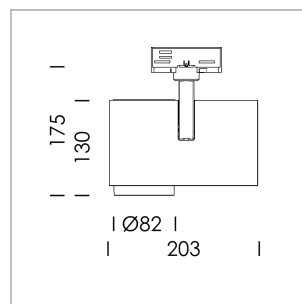

Ontero ID

Article number: 20690011

LIGHT TECHNOLOGY

LED	COB
Light colour	SpecialMeat
Luminous flux	940 lm
System power	15 W
Luminaire Efficiency	59 lm/W
Reflector	Medium
Beam angle	25°

LUMINAIRE

Rotation angle	330°
Swivel angle	90°
Weight	1.3 kg
Protection rating . class	IP 20 . I
Luminaire colour	stratoblack

OPCJA

RAL-colours, NCS-colours (powder coating or wet spraying) on inquiry, surface alloys on inquiry, honeycomb louver

Surface-mounted luminaire with LED, rated life of the LED L80/B10 > 50000 h, chromaticity tolerance 2 SDCM (initial), LED hybrid technology, 3D silicone lens to reduce the proportion of scattered light, reflector with circular light distribution pattern, reflector pure aluminium 99,99% in MIRO-Silver®, segmented and faceted, exchangeable reflector unit in high-sheen black plastic, with glass cover, rotation angle 330°, swivel angle 90°, luminaire housing die-cast aluminium, powder-coated, stratoblack