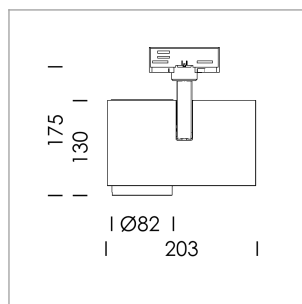

Ontero ID

Article number: 20690022

LIGHT TECHNOLOGY

LED	COB
Light colour	GoldenBread
Luminous flux	1630 lm
System power	15 W
Luminaire Efficiency	109 lm/W
Reflector	Medium
Beam angle	25°

LUMINAIRE

Rotation angle	330°
Swivel angle	90°
Weight	1.3 kg
Protection rating . class	IP 20 . I
Luminaire colour	stratosilver

OPCJA

RAL-colours, NCS-colours (powder coating or wet spraying) on inquiry, surface alloys on inquiry, honeycomb louver

Surface-mounted luminaire with LED, rated life of the LED L80/B10 > 50000 h, chromaticity tolerance 3 SDCM (initial), LED hybrid technology, 3D silicone lens to reduce the proportion of scattered light, reflector with circular light distribution pattern, reflector pure aluminium 99,99% in MIRO-Silver®, segmented and faceted, exchangeable reflector unit in high-sheen black plastic, with glass cover, rotation angle 330°, swivel angle 90°, luminaire housing die-cast aluminium, powder-coated, stratosilver