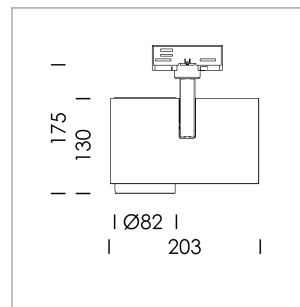

Ontero ID

Article number: 20690058

LIGHT TECHNOLOGY

LED	COB
Light colour	GoldenBread
Luminous flux	2330 lm
System power	23 W
Luminaire Efficiency	101 lm/W
Reflector	Medium
Beam angle	25°

LUMINAIRE

Rotation angle	330°
Swivel angle	90°
Weight	1.3 kg
Protection rating . class	IP 20 . I
Luminaire colour	stratosilver

OPCJA

RAL-colours, NCS-colours (powder coating or wet spraying) on inquiry, surface alloys on inquiry, honeycomb louver

Surface-mounted luminaire with LED, rated life of the LED L80/B10 > 50000 h, chromaticity tolerance 3 SDCM (initial), LED hybrid technology, 3D silicone lens to reduce the proportion of scattered light, reflector with circular light distribution pattern, reflector pure aluminium 99,99% in MIRO-Silver®, segmented and faceted, exchangeable reflector unit in high-sheen black plastic, with glass cover, rotation angle 330°, swivel angle 90°, luminaire housing die-cast aluminium, powder-coated, stratosilver