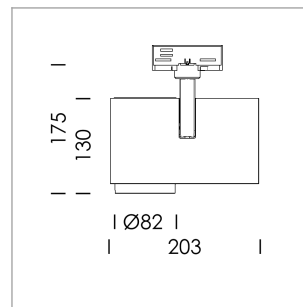

Ontero ID

Article number: 20690059

LIGHT TECHNOLOGY

LED	COB
Light colour	SpecialMeat
Luminous flux	1330 lm
System power	23 W
Luminaire Efficiency	57 lm/W
Reflector	Medium
Beam angle	25°

LUMINAIRE

Rotation angle	330°
Swivel angle	90°
Weight	1.3 kg
Protection rating . class	IP 20 . I
Luminaire colour	stratosilver

OPCJA

RAL-colours, NCS-colours (powder coating or wet spraying) on inquiry, surface alloys on inquiry, honeycomb louver

Surface-mounted luminaire with LED, rated life of the LED L80/B10 > 50000 h, chromaticity tolerance 2 SDCM (initial), LED hybrid technology, 3D silicone lens to reduce the proportion of scattered light, reflector with circular light distribution pattern, reflector pure aluminium 99,99% in MIRO-Silver®, segmented and faceted, exchangeable reflector unit in high-sheen black plastic, with glass cover, rotation angle 330°, swivel angle 90°, luminaire housing die-cast aluminium, powder-coated, stratosilver