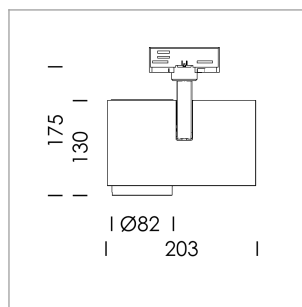

Ontero ID

Article number: 20690070

LIGHT TECHNOLOGY

LED	COB
Light colour	GoldenBread
Luminous flux	2330 lm
System power	23 W
Luminaire Efficiency	101 lm/W
Reflector	Medium
Beam angle	25°

LUMINAIRE

Rotation angle	330°
Swivel angle	90°
Weight	1.3 kg
Protection rating . class	IP 20 . I
Luminaire colour	stratowhite

OPCJA

RAL-colours, NCS-colours (powder coating or wet spraying) on inquiry, surface alloys on inquiry, honeycomb louver

Surface-mounted luminaire with LED, rated life of the LED L80/B10 > 50000 h, chromaticity tolerance 3 SDCM (initial), LED hybrid technology, 3D silicone lens to reduce the proportion of scattered light, reflector with circular light distribution pattern, reflector pure aluminium 99,99% in MIRO-Silver®, segmented and faceted, exchangeable reflector unit in high-sheen black plastic, with glass cover, rotation angle 330°, swivel angle 90°, luminaire housing die-cast aluminium, powder-coated, stratowhite