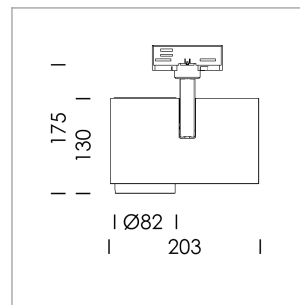

Ontero ID

Article number: 20700010

LIGHT TECHNOLOGY

LED	COB
Light colour	GoldenBread
Luminous flux	1690 lm
System power	15 W
Luminaire Efficiency	113 lm/W
Reflector	Flood
Beam angle	44°

LUMINAIRE

Rotation angle	330°
Swivel angle	90°
Weight	1.3 kg
Protection rating . class	IP 20 . I
Luminaire colour	stratoblack

OPCJA

RAL-colours, NCS-colours (powder coating or wet spraying) on inquiry, surface alloys on inquiry, honeycomb louver

Surface-mounted luminaire with LED, rated life of the LED L80/B10 > 50000 h, chromaticity tolerance 3 SDCM (initial), reflector with circular light distribution pattern, reflector pure aluminium 99,99% in MIRO-Silver®, segmented and faceted, exchangeable reflector unit in high-sheen black plastic, with glass cover, rotation angle 330°, swivel angle 90°, luminaire housing die-cast aluminium, powder-coated, stratoblack