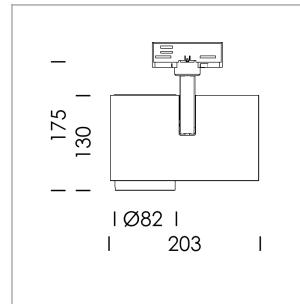

Ontero ID

Article number: 20700041

LIGHT TECHNOLOGY

LED	COB
Light colour	BeColor
Luminous flux	2190 lm
System power	23 W
Luminaire Efficiency	95 lm/W
Reflector	Flood
Beam angle	44°

LUMINAIRE

Rotation angle	330°
Swivel angle	90°
Weight	1.3 kg
Protection rating . class	IP 20 . I
Luminaire colour	stratoblack

OPCJA

RAL-colours, NCS-colours (powder coating or wet spraying) on inquiry, surface alloys on inquiry, honeycomb louver

Surface-mounted luminaire with LED, rated life of the LED L80/B10 > 50000 h, colour rendering index CRI > 96, chromaticity tolerance 2 SDCM (initial), reflector with circular light distribution pattern, reflector pure aluminium 99,99% in MIRO-Silver®, segmented and faceted, exchangeable reflector unit in high-sheen black plastic, with glass cover, rotation angle 330°, swivel angle 90°, luminaire housing die-cast aluminium, powder-coated, stratoblack