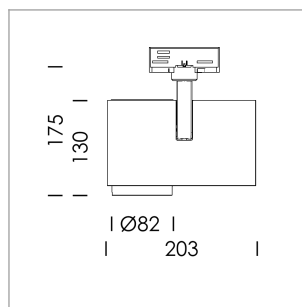

Ontero ID

Article number: 20700046

LIGHT TECHNOLOGY

LED	COB
Light colour	GoldenBread
Luminous flux	2410 lm
System power	23 W
Luminaire Efficiency	105 lm/W
Reflector	Flood
Beam angle	44°

LUMINAIRE

Rotation angle	330°
Swivel angle	90°
Weight	1.3 kg
Protection rating . class	IP 20 . I
Luminaire colour	stratoblack

OPCJA

RAL-colours, NCS-colours (powder coating or wet spraying) on inquiry, surface alloys on inquiry, honeycomb louver

Surface-mounted luminaire with LED, rated life of the LED L80/B10 > 50000 h, chromaticity tolerance 3 SDCM (initial), reflector with circular light distribution pattern, reflector pure aluminium 99,99% in MIRO-Silver®, segmented and faceted, exchangeable reflector unit in high-sheen black plastic, with glass cover, rotation angle 330°, swivel angle 90°, luminaire housing die-cast aluminium, powder-coated, stratoblack