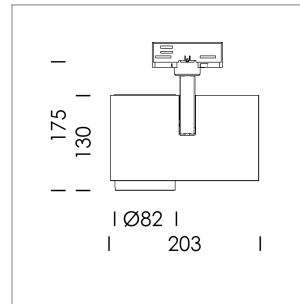

Ontero ID

Article number: 20700120

LIGHT TECHNOLOGY

LED	COB
Light colour	GoldenBread
Luminous flux	3770 lm
System power	41 W
Luminaire Efficiency	92 lm/W
Reflector	Flood
Beam angle	44°

LUMINAIRE

Rotation angle	330°
Swivel angle	90°
Weight	1.3 kg
Protection rating . class	IP 20 . I
Luminaire colour	stratosilver

OPTIONEEL

RAL-colours, NCS-colours (powder coating or wet spraying) on inquiry, surface alloys on inquiry, honeycomb louver

Surface-mounted luminaire with LED, rated life of the LED L80/B10 > 50000 h, chromaticity tolerance 3 SDCM (initial), reflector with circular light distribution pattern, reflector pure aluminium 99,99% in MIRO-Silver®, segmented and faceted, exchangeable reflector unit in high-sheen black plastic, with glass cover, rotation angle 330°, swivel angle 90°, luminaire housing die-cast aluminium, powder-coated, stratosilver