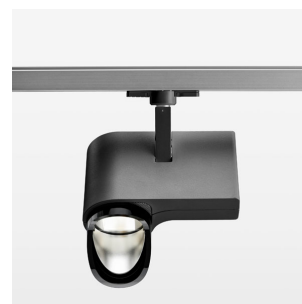

### LIGHT TECHNOLOGY

LED	COB
Light colour	BeCool
Luminous flux	2060 lm
System power	23 W
Luminaire Efficiency	90 lm/W
Reflector	WallBeam

### LUMINAIRE

Rotation angle	330°
Swivel angle	90°
Weight	1.3 kg
Protection rating . class	IP 20 . I
Luminaire colour	stratoblack

### OPTIONAL

RAL-colours, NCS-colours (powder coating or wet spraying) on inquiry, surface alloys on inquiry, honeycomb louver

Surface-mounted luminaire with LED, rated life of the LED L80/B10 > 50000 h, colour rendering index CRI > 96, chromaticity tolerance 3 SDCM (initial), reflector with asymmetrical light distribution pattern, primary reflector and kick reflector 99% pure aluminium in MIRO-Silver®, attachment with kick reflector to the ceiling approach of the light cone, exchangeable reflector unit in high-sheen black plastic, with glass cover, rotation angle 330°, swivel angle 90°, luminaire housing die-cast aluminium, powder-coated, stratoblack