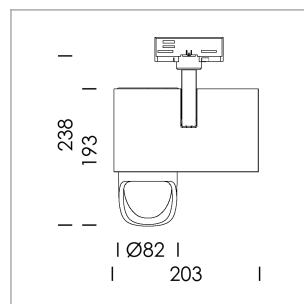

### LIGHT TECHNOLOGY

LED	COB
Light colour	BeCool
Luminous flux	2060 lm
System power	23 W
Luminaire Efficiency	90 lm/W
Reflector	WallBeam

### LUMINAIRE

Rotation angle	330°
Swivel angle	90°
Weight	1.3 kg
Protection rating . class	IP 20 . I
Luminaire colour	stratoblack

### OPTIONAL

RAL-colours, NCS-colours (powder coating or wet spraying) on inquiry, surface alloys on inquiry, honeycomb louver

Surface-mounted luminaire with LED, rated life of the LED L80/B10 > 50000 h, colour rendering index CRI > 96, chromaticity tolerance 3 SDCM (initial), reflector with asymmetrical light distribution pattern, primary reflector and kick reflector 99% pure aluminium in MIRO-Silver®, attachment with kick reflector to the ceiling approach of the light cone, exchangeable reflector unit in high-sheen black plastic, with glass cover, rotation angle 330°, swivel angle 90°, luminaire housing die-cast aluminium, powder-coated, stratoblack