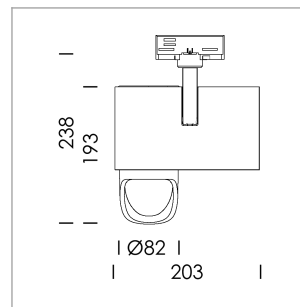

Ontero ID

Article number: 20720132

LIGHT TECHNOLOGY

LED	COB
Light colour	SpecialMeat
Luminous flux	2110 lm
System power	41 W
Luminaire Efficiency	51 lm/W
Reflector	WallBeam

LUMINAIRE

Rotation angle	330°
Swivel angle	90°
Weight	1.3 kg
Protection rating . class	IP 20 . I
Luminaire colour	stratowhite

OPTIONEEL

RAL-colours, NCS-colours (powder coating or wet spraying) on inquiry, surface alloys on inquiry, honeycomb louver

Surface-mounted luminaire with LED, rated life of the LED L80/B10 > 50000 h, chromaticity tolerance 2 SDCM (initial), reflector with asymmetrical light distribution pattern, primary reflector and kick reflector 99% pure aluminium in MIRO-Silver®, attachment with kick reflector to the ceiling approach of the light cone, exchangeable reflector unit in high-sheen black plastic, with glass cover, rotation angle 330°, swivel angle 90°, luminaire housing die-cast aluminium, powder-coated, stratowhite

Multiadapter black, inclusive driver unit: 220-240 V~ / 50-60 Hz, max. 50 luminaires per circuit (B16A fuse)

Note: All data are typical values. System features may change with product improvements due to technical advances. Errors excepted.