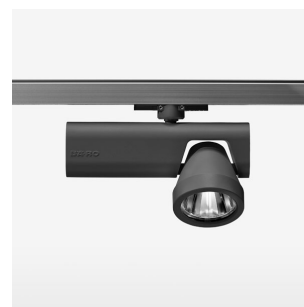

Ontero RA 90

Article number: 20380001

LIGHT TECHNOLOGY

LED	COB
Light colour	830
Luminous flux	2160 lm
System power	15 W
Luminaire Efficiency	137 lm/W
Reflector	Spot
Beam angle	15°

LUMINAIRE

Rotation angle	350°
Swivel angle	135°
Weight	0.9 kg
Protection rating . class	IP 20 . I
Luminaire colour	stratoblack

Surface-mounted luminaire with LED, luminaire housing and head die cast aluminium, powder-coated, rated life of the LED L80/B10 > 50000 h, colour rendering index CRI > 80, chromaticity tolerance 2 SDCM (initial), reflector with circular light distribution pattern, reflector pure aluminium 99,99% in MIRO-Silver®, powder-coated, rotation angle 350°, swivel angle 135°, luminaire housing/head die-cast aluminium,, stratoblack