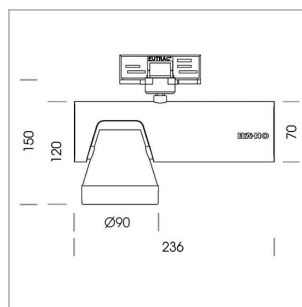

Ontero RA 90

Article number: 20380001

LIGHT TECHNOLOGY

LED	COB
Light colour	830
Luminous flux	2160 lm
System power	15 W
Luminaire Efficiency	137 lm/W
Reflector	Spot
Beam angle	15°

LUMINAIRE

Rotation angle	350°
Swivel angle	135°
Weight	0.9 kg
Protection rating . class	IP 20 . I
Luminaire colour	stratoblack

Surface-mounted luminaire with LED, luminaire housing and head die cast aluminium, powder-coated, rated life of the LED L80/B10 > 50000 h, colour rendering index CRI > 80, chromaticity tolerance 2 SDCM (initial), reflector with circular light distribution pattern, reflector pure aluminium 99,99% in MIRO-Silver®, powder-coated, rotation angle 350°, swivel angle 135°, luminaire housing/head die-cast aluminium,, stratoblack