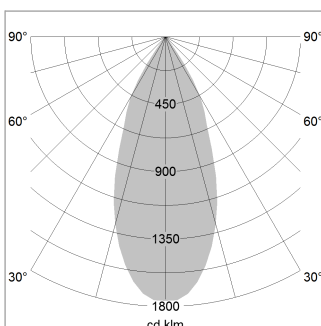

### LIGHT TECHNOLOGY

LED	COB
Light colour	830
Luminous flux	2900 lm
System power	23 W
Luminaire Efficiency	125 lm/W
Reflector	Flood
Beam angle	43°

### LUMINAIRE

Rotation angle	350°
Swivel angle	135°
Weight	0.9 kg
Protection rating . class	IP 20 . I
Luminaire colour	stratoblack

Surface-mounted luminaire with LED, luminaire housing and head die cast aluminium, powder-coated, rated life of the LED L80/B10 > 50000 h, colour rendering index CRI > 80, chromaticity tolerance 2 SDCM (initial), reflector with circular light distribution pattern, reflector pure aluminium 99,99% in MIRO-Silver®, powder-coated, rotation angle 350°, swivel angle 135°, luminaire housing/head die-cast aluminium,, stratoblack

1.0 m	0.79	5100.0
2.0 m	1.58	1275.0
3.0 m	2.37	567.0
4.0 m	3.16	319.0
5.0 m	3.95	204.0
	Ø (m)	E0(0°)(lx)