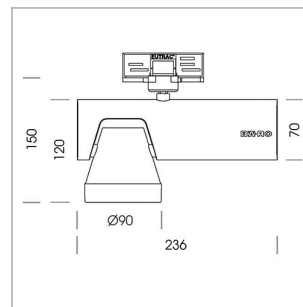

### LIGHT TECHNOLOGY

LED	COB
Light colour	830
Luminous flux	2900 lm
System power	23 W
Luminaire Efficiency	125 lm/W
Reflector	Flood
Beam angle	43°

### LUMINAIRE

Rotation angle	350°
Swivel angle	135°
Weight	0.9 kg
Protection rating . class	IP 20 . I
Luminaire colour	stratoblack

Surface-mounted luminaire with LED, luminaire housing and head die cast aluminium, powder-coated, rated life of the LED L80/B10 > 50000 h, colour rendering index CRI > 80, chromaticity tolerance 2 SDCM (initial), reflector with circular light distribution pattern, reflector pure aluminium 99,99% in MIRO-Silver®, powder-coated, rotation angle 350°, swivel angle 135°, luminaire housing/head die-cast aluminium,, stratoblack

1.0 m	0.79	5100.0
2.0 m	1.58	1275.0
3.0 m	2.37	567.0
4.0 m	3.16	319.0
5.0 m	3.95	204.0
	Ø (m)	E0(0°)(lx)