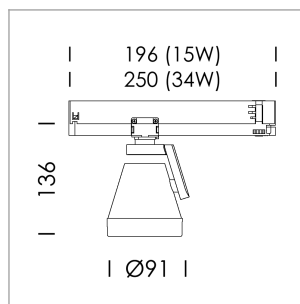

Ontero XR

Article number: 20530005

LIGHT TECHNOLOGY

LED	COB
Light colour	BeColor
Luminous flux	1290 lm
System power	15 W
Luminaire Efficiency	86 lm/W
Reflector	Spot
Beam angle	20°

LUMINAIRE

Rotation angle	330°
Swivel angle	+85° / -85°
Weight	0.54 kg
Protection rating . class	IP 20 . II
Luminaire colour	stratoblack

OPTIONAL

RAL-colours, NCS-colours (powder coating or wet spraying) on inquiry (only luminaire head and holding arm), surface alloys on inquiry, Casambi on inquiry, honeycomb louver, blends

Surface-mounted luminaire with LED, rated life of the LED L80/B10 > 50000 h, colour rendering index CRI > 96, chromaticity tolerance 2 SDCM (initial), reflector with circular light distribution pattern, reflector pure aluminium 99,99% in MIRO-Silver®, rotation angle 330°, swivel angle +85°/-85°, luminaire head/retention arm die-cast aluminium, powder-coated, stratoblack