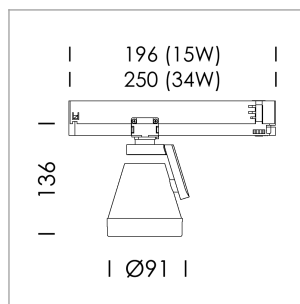

Ontero XR

Article number: 20530012

LIGHT TECHNOLOGY

LED	COB
Light colour	BeColor
Luminous flux	1290 lm
System power	15 W
Luminaire Efficiency	86 lm/W
Reflector	Spot
Beam angle	20°

LUMINAIRE

Rotation angle	330°
Swivel angle	+85° / -85°
Weight	0.54 kg
Protection rating . class	IP 20 . II
Luminaire colour	stratosilver

OPTIONEEL

RAL-colours, NCS-colours (powder coating or wet spraying) on inquiry (only luminaire head and holding arm), surface alloys on inquiry, Casambi on inquiry, honeycomb louver, blends

Surface-mounted luminaire with LED, rated life of the LED L80/B10 > 50000 h, colour rendering index CRI > 96, chromaticity tolerance 2 SDCM (initial), reflector with circular light distribution pattern, reflector pure aluminium 99,99% in MIRO-Silver®, rotation angle 330°, swivel angle +85°/-85°, luminaire head/retention arm die-cast aluminium, powder-coated, stratosilver

In-Track-Adapter, black, inclusive driver unit, Fix Current, 220-240 V~ / 50-60 Hz, max. 30 luminaires per circuit (B16A fuse)

Note: All data are typical values. System features may change with product improvements due to technical advances. Errors excepted.