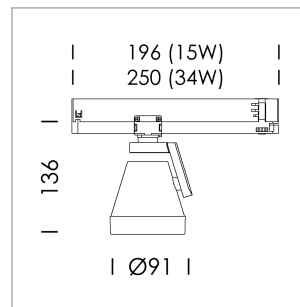

Ontero XR

Article number: 20530013

LIGHT TECHNOLOGY

LED	COB
Light colour	BeCool
Luminous flux	1330 lm
System power	15 W
Luminaire Efficiency	89 lm/W
Reflector	Spot
Beam angle	20°

LUMINAIRE

Rotation angle	330°
Swivel angle	+85° / -85°
Weight	0.54 kg
Protection rating . class	IP 20 . II
Luminaire colour	stratosilver

OPTIONAL

RAL-colours, NCS-colours (powder coating or wet spraying) on inquiry (only luminaire head and holding arm), surface alloys on inquiry, Casambi on inquiry, honeycomb louver, blends

Surface-mounted luminaire with LED, rated life of the LED L80/B10 > 50000 h, colour rendering index CRI > 96, chromaticity tolerance 3 SDCM (initial), reflector with circular light distribution pattern, reflector pure aluminium 99,99% in MIRO-Silver®, rotation angle 330°, swivel angle +85°/-85°, luminaire head/retention arm die-cast aluminium, powder-coated, stratosilver

In-Track-Adapter, black, inclusive driver unit, Fix Current, 220-240 V~ / 50-60 Hz, max. 30 luminaires per circuit (B16A fuse)

Note: All data are typical values. System features may change with product improvements due to technical advances. Errors excepted.