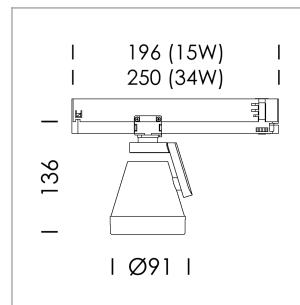

Ontero XR

Article number: 20530019

LIGHT TECHNOLOGY

LED	COB
Light colour	BeColor
Luminous flux	1290 lm
System power	15 W
Luminaire Efficiency	86 lm/W
Reflector	Spot
Beam angle	20°

LUMINAIRE

Rotation angle	330°
Swivel angle	+85° / -85°
Weight	0.54 kg
Protection rating . class	IP 20 . II
Luminaire colour	stratowhite

OPTIONAL

RAL-colours, NCS-colours (powder coating or wet spraying) on inquiry (only luminaire head and holding arm), surface alloys on inquiry, Casambi on inquiry, honeycomb louver, blends

Surface-mounted luminaire with LED, rated life of the LED L80/B10 > 50000 h, colour rendering index CRI > 96, chromaticity tolerance 2 SDCM (initial), reflector with circular light distribution pattern, reflector pure aluminium 99,99% in MIRO-Silver®, rotation angle 330°, swivel angle +85°/-85°, luminaire head/retention arm die-cast aluminium, powder-coated, stratowhite