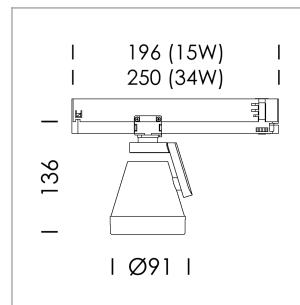

Ontero XR

Article number: 20530022

LIGHT TECHNOLOGY

LED	COB
Light colour	830
Luminous flux	3920 lm
System power	34 W
Luminaire Efficiency	115 lm/W
Reflector	Spot
Beam angle	20°

LUMINAIRE

Rotation angle	330°
Swivel angle	+85° / -85°
Weight	0.54 kg
Protection rating . class	IP 20 . II
Luminaire colour	stratoblack

OPTIONEEL

RAL-colours, NCS-colours (powder coating or wet spraying) on inquiry (only luminaire head and holding arm), surface alloys on inquiry, Casambi on inquiry, honeycomb louver, blends

Surface-mounted luminaire with LED, rated life of the LED L80/B10 > 50000 h, colour rendering index CRI > 80, chromaticity tolerance 2 SDCM (initial), reflector with circular light distribution pattern, reflector pure aluminium 99,99% in MIRO-Silver®, rotation angle 330°, swivel angle +85°/-85°, luminaire head/retention arm die-cast aluminium, powder-coated, stratoblack