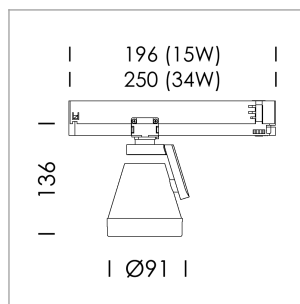

Ontero XR

Article number: 20540019

LIGHT TECHNOLOGY

LED	COB
Light colour	BeColor
Luminous flux	1270 lm
System power	15 W
Luminaire Efficiency	85 lm/W
Reflector	Medium
Beam angle	24°

LUMINAIRE

Rotation angle	330°
Swivel angle	+85° / -85°
Weight	0.54 kg
Protection rating . class	IP 20 . II
Luminaire colour	stratowhite

OPTIONEEL

RAL-colours, NCS-colours (powder coating or wet spraying) on inquiry (only luminaire head and holding arm), surface alloys on inquiry, Casambi on inquiry, honeycomb louver, blends

Surface-mounted luminaire with LED, rated life of the LED L80/B10 > 50000 h, colour rendering index CRI > 96, chromaticity tolerance 2 SDCM (initial), reflector with circular light distribution pattern, reflector pure aluminium 99,99% in MIRO-Silver®, rotation angle 330°, swivel angle +85°/-85°, luminaire head/retention arm die-cast aluminium, powder-coated, stratowhite