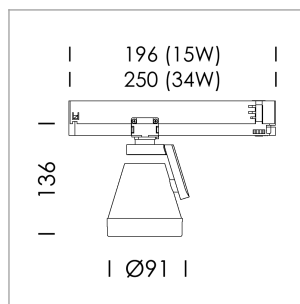

Ontero XR

Article number: 20550013

LIGHT TECHNOLOGY

LED	COB
Light colour	BeCool
Luminous flux	1280 lm
System power	15 W
Luminaire Efficiency	85 lm/W
Reflector	Flood
Beam angle	40°

LUMINAIRE

Rotation angle	330°
Swivel angle	+85° / -85°
Weight	0.54 kg
Protection rating . class	IP 20 . II
Luminaire colour	stratosilver

OPTIONAL

RAL-colours, NCS-colours (powder coating or wet spraying) on inquiry (only luminaire head and holding arm), surface alloys on inquiry, Casambi on inquiry, blends

Surface-mounted luminaire with LED, rated life of the LED L80/B10 > 50000 h, colour rendering index CRI > 96, chromaticity tolerance 3 SDCM (initial), reflector with circular light distribution pattern, reflector pure aluminium 99,99% in MIRO-Silver®, rotation angle 330°, swivel angle +85°/-85°, luminaire head/retention arm die-cast aluminium, powder-coated, stratosilver

In-Track-Adapter, black, inclusive driver unit, Fix Current, 220-240 V~ / 50-60 Hz, max. 30 luminaires per circuit (B16A fuse)

Note: All data are typical values. System features may change with product improvements due to technical advances. Errors excepted.