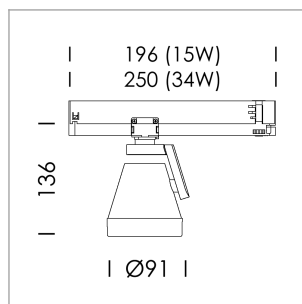

Ontero XR

Article number: 20550019

LIGHT TECHNOLOGY

LED	COB
Light colour	BeColor
Luminous flux	1250 lm
System power	15 W
Luminaire Efficiency	83 lm/W
Reflector	Flood
Beam angle	40°

LUMINAIRE

Rotation angle	330°
Swivel angle	+85° / -85°
Weight	0.54 kg
Protection rating . class	IP 20 . II
Luminaire colour	stratowhite

OPTIONAL

RAL-colours, NCS-colours (powder coating or wet spraying) on inquiry (only luminaire head and holding arm), surface alloys on inquiry, Casambi on inquiry, blends

Surface-mounted luminaire with LED, rated life of the LED L80/B10 > 50000 h, colour rendering index CRI > 96, chromaticity tolerance 2 SDCM (initial), reflector with circular light distribution pattern, reflector pure aluminium 99,99% in MIRO-Silver®, rotation angle 330°, swivel angle +85°/-85°, luminaire head/retention arm die-cast aluminium, powder-coated, stratowhite

In-Track-Adapter, white, inclusive driver unit, Fix Current, 220-240 V~ / 50-60 Hz, max. 30 luminaires per circuit (B16A fuse)

Note: All data are typical values. System features may change with product improvements due to technical advances. Errors excepted.