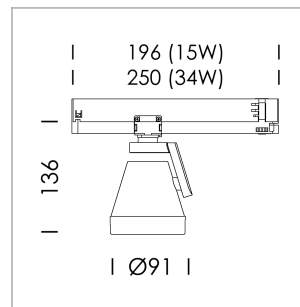

Ontero XR

Article number: 20550021

LIGHT TECHNOLOGY

LED	COB
Light colour	PearlWhite
Luminous flux	1530 lm
System power	15 W
Luminaire Efficiency	102 lm/W
Reflector	Flood
Beam angle	40°

LUMINAIRE

Rotation angle	330°
Swivel angle	+85° / -85°
Weight	0.54 kg
Protection rating . class	IP 20 . II
Luminaire colour	stratowhite

OPTIONAL

RAL-colours, NCS-colours (powder coating or wet spraying) on inquiry (only luminaire head and holding arm), surface alloys on inquiry, Casambi on inquiry, blends

Surface-mounted luminaire with LED, rated life of the LED L80/B10 > 50000 h, colour rendering index CRI > 90, chromaticity tolerance 2 SDCM (initial), reflector with circular light distribution pattern, reflector pure aluminium 99,99% in MIRO-Silver®, rotation angle 330°, swivel angle +85°/-85°, luminaire head/retention arm die-cast aluminium, powder-coated, stratowhite

In-Track-Adapter, white, inclusive driver unit, Fix Current, 220-240 V~ / 50-60 Hz, max. 30 luminaires per circuit (B16A fuse)

Note: All data are typical values. System features may change with product improvements due to technical advances. Errors excepted.