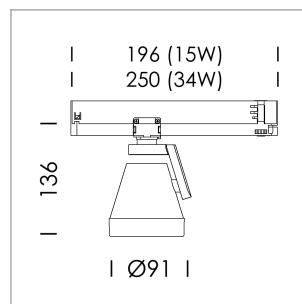

Ontero XR

Article number: 20550041

LIGHT TECHNOLOGY

LED	COB
Light colour	BeCool
Luminous flux	2710 lm
System power	34 W
Luminaire Efficiency	80 lm/W
Reflector	Flood
Beam angle	40°

LUMINAIRE

Rotation angle	330°
Swivel angle	+85° / -85°
Weight	0.54 kg
Protection rating . class	IP 20 . II
Luminaire colour	stratowhite

OPTIONAL

RAL-colours, NCS-colours (powder coating or wet spraying) on inquiry (only luminaire head and holding arm), surface alloys on inquiry, Casambi on inquiry, blends

Surface-mounted luminaire with LED, rated life of the LED L80/B10 > 50000 h, colour rendering index CRI > 96, chromaticity tolerance 3 SDCM (initial), reflector with circular light distribution pattern, reflector pure aluminium 99,99% in MIRO-Silver®, rotation angle 330°, swivel angle +85°/-85°, luminaire head/retention arm die-cast aluminium, powder-coated, stratowhite

In-Track-Adapter, white, inclusive driver unit, Fix Current, 220-240 V~ / 50-60 Hz, max. 25 luminaires per circuit (B16A fuse)

Note: All data are typical values. System features may change with product improvements due to technical advances. Errors excepted.