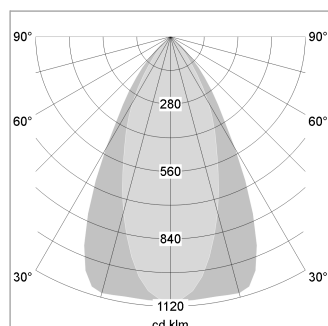

Ontero XR

Article number: 20560027

LIGHT TECHNOLOGY

LED	COB
Light colour	BeCool
Luminous flux	2750 lm
System power	34 W
Luminaire Efficiency	81 lm/W
Reflector	OvalBasic
Beam angle	60° x 40°

LUMINAIRE

Rotation angle	330°
Swivel angle	+85° / -85°
Weight	0.54 kg
Protection rating . class	IP 20 . II
Luminaire colour	stratoblack

OPTIONAL

RAL-colours, NCS-colours (powder coating or wet spraying) on inquiry (only luminaire head and holding arm), surface alloys on inquiry, Casambi on inquiry, blends

Surface-mounted luminaire with LED, rated life of the LED L80/B10 > 50000 h, colour rendering index CRI > 96, chromaticity tolerance 3 SDCM (initial), reflector with oval light distribution pattern, reflector pure aluminium 99,99% in MIRO-Silver®, rotation angle 330°, swivel angle +85°/-85°, luminaire head/retention arm die-cast aluminium, powder-coated, stratoblack

Distance (m)	Beam Diameter (m)	Illuminance (lx)
1.0	1.14	3023.9
2.0	2.28	756.0
3.0	3.42	336.0
4.0	4.56	189.0
5.0	5.70	121.0

Ø (m) E0(0°) [lx]