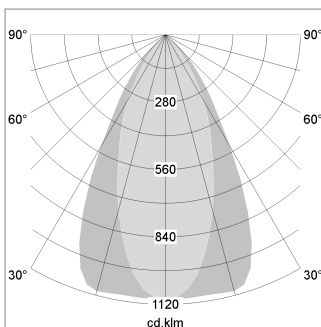

Ontero XR

Article number: 20560034

LIGHT TECHNOLOGY

LED	COB
Light colour	BeCool
Luminous flux	2750 lm
System power	34 W
Luminaire Efficiency	81 lm/W
Reflector	OvalBasic
Beam angle	60° x 40°

LUMINAIRE

Rotation angle	330°
Swivel angle	+85° / -85°
Weight	0.54 kg
Protection rating . class	IP 20 . II
Luminaire colour	stratosilver

OPTIONAL

RAL-colours, NCS-colours (powder coating or wet spraying) on inquiry (only luminaire head and holding arm), surface alloys on inquiry, Casambi on inquiry, blends

Surface-mounted luminaire with LED, rated life of the LED L80/B10 > 50000 h, colour rendering index CRI > 96, chromaticity tolerance 3 SDCM (initial), reflector with oval light distribution pattern, reflector pure aluminium 99,99% in MIRO-Silver®, rotation angle 330°, swivel angle +85°/-85°, luminaire head/retention arm die-cast aluminium, powder-coated, stratosilver

Distance (m)	Beam Diameter (m)	Beam Area (m²)	Beam Area (ft²)
1.0 m	1.14	0.76	3023.9
2.0 m	2.28	1.53	756.0
3.0 m	3.42	2.29	336.0
4.0 m	4.56	3.05	189.0
5.0 m	5.70	3.82	121.0

Ø (m) E0(0°) [lx]