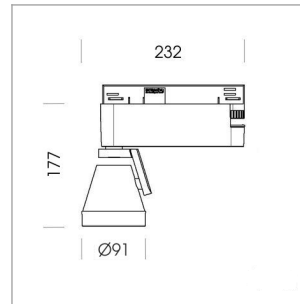

Ontero XR

Article number: 20790005

LIGHT TECHNOLOGY

LED	COB
Light colour	BeColor
Luminous flux	1400 lm
System power	15 W
Luminaire Efficiency	93 lm/W
Reflector	Flood
Beam angle	44°

LUMINAIRE

Rotation angle	400°
Swivel angle	+85° / -85°
Weight	0.8 kg
Protection rating . class	IP 20 . I
Luminaire colour	stratoblack

OPTIONAL

RAL-colours, NCS-colours (powder coating or wet spraying) on inquiry
(only luminaire head and holding arm) surface alloys on inquiry, blends

Surface-mounted luminaire with LED, rated life of the LED L80/B10 > 50000 h, colour rendering index CRI > 96, chromaticity tolerance 2 SDCM (initial), reflector with circular light distribution pattern, reflector pure aluminium 99,99% in MIRO-Silver®, segmented and faceted, rotation angle 400°, swivel angle +85°/-85°, luminaire head/retention arm die-cast aluminium, powder-coated, stratoblack, power-adaptor, black, inclusive fix current driver unit: 220-240 V~ / 50-60 Hz, max. 34 luminaires per circuit (B16A fuse)

Note: All data are typical values. System features may change with product improvements due to technical advances. Errors excepted.