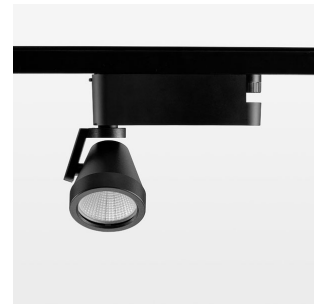

### LIGHT TECHNOLOGY

LED	COB
Light colour	BeColor
Luminous flux	1400 lm
System power	15 W
Luminaire Efficiency	93 lm/W
Reflector	Flood
Beam angle	44°

### LUMINAIRE

Rotation angle	400°
Swivel angle	+85° / -85°
Weight	0.8 kg
Protection rating . class	IP 20 . I
Luminaire colour	stratoblack

### OPTIONAL

RAL-colours, NCS-colours (powder coating or wet spraying) on inquiry  
(only luminaire head and holding arm) surface alloys on inquiry, blends

Surface-mounted luminaire with LED, rated life of the LED L80/B10 > 50000 h, colour rendering index CRI > 96, chromaticity tolerance 2 SDCM (initial), reflector with circular light distribution pattern, reflector pure aluminium 99,99% in MIRO-Silver®, segmented and faceted, rotation angle 400°, swivel angle +85°/-85°, luminaire head/retention arm die-cast aluminium, powder-coated, stratoblack, power-adaptor, black, inclusive fix current driver unit: 220-240 V~ / 50-60 Hz, max. 34 luminaires per circuit (B16A fuse)