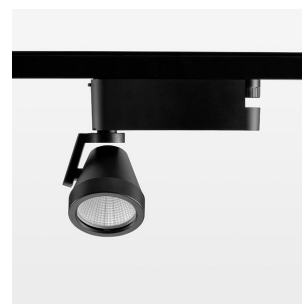

Ontero XR

Article number: 20790006

LIGHT TECHNOLOGY

LED	COB
Light colour	BeCool
Luminous flux	1440 lm
System power	15 W
Luminaire Efficiency	96 lm/W
Reflector	Flood
Beam angle	44°

LUMINAIRE

Rotation angle	400°
Swivel angle	+85° / -85°
Weight	0.8 kg
Protection rating . class	IP 20 . I
Luminaire colour	stratoblack

OPTIONAL

RAL-colours, NCS-colours (powder coating or wet spraying) on inquiry
(only luminaire head and holding arm) surface alloys on inquiry, blends

Surface-mounted luminaire with LED, rated life of the LED L80/B10 > 50000 h, colour rendering index CRI > 96, chromaticity tolerance 3 SDCM (initial), reflector with circular light distribution pattern, reflector pure aluminium 99,99% in MIRO-Silver®, segmented and faceted, rotation angle 400°, swivel angle +85°/-85°, luminaire head/retention arm die-cast aluminium, powder-coated, stratoblack, power-adaptor, black, inclusive fix current driver unit: 220-240 V~ / 50-60 Hz, max. 34 luminaires per circuit (B16A fuse)