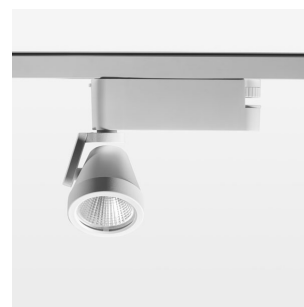

### LIGHT TECHNOLOGY

LED	COB
Light colour	BeColor
Luminous flux	1400 lm
System power	15 W
Luminaire Efficiency	93 lm/W
Reflector	Flood
Beam angle	44°

### LUMINAIRE

Rotation angle	400°
Swivel angle	+85° / -85°
Weight	0.8 kg
Protection rating . class	IP 20 . I
Luminaire colour	stratowhite

### OPTIONAL

RAL-colours, NCS-colours (powder coating or wet spraying) on inquiry  
(only luminaire head and holding arm) surface alloys on inquiry, blends

Surface-mounted luminaire with LED, rated life of the LED L80/B10 > 50000 h, colour rendering index CRI > 96, chromaticity tolerance 2 SDCM (initial), reflector with circular light distribution pattern, reflector pure aluminium 99,99% in MIRO-Silver®, segmented and faceted, rotation angle 400°, swivel angle +85°/-85°, luminaire head/retention arm die-cast aluminium, powder-coated, stratowhite, power-adaptor, black, inclusive fix current driver unit: 220-240 V~ / 50-60 Hz, max. 34 luminaires per circuit (B16A fuse)