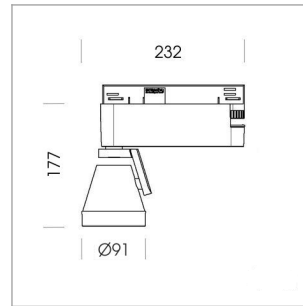

Ontero XR

Article number: 20790061

LIGHT TECHNOLOGY

LED	COB
Light colour	830
Luminous flux	2900 lm
System power	23 W
Luminaire Efficiency	126 lm/W
Reflector	Flood
Beam angle	44°

LUMINAIRE

Rotation angle	400°
Swivel angle	+85° / -85°
Weight	0.8 kg
Protection rating . class	IP 20 . I
Luminaire colour	stratowhite

OPTIONAL

RAL-colours, NCS-colours (powder coating or wet spraying) on inquiry
(only luminaire head and holding arm) surface alloys on inquiry, blends

Surface-mounted luminaire with LED, rated life of the LED L80/B10 > 50000 h, colour rendering index CRI > 80, chromaticity tolerance 2 SDCM (initial), reflector with circular light distribution pattern, reflector pure aluminium 99,99% in MIRO-Silver®, segmented and faceted, rotation angle 400°, swivel angle +85°/-85°, luminaire head/retention arm die-cast aluminium, powder-coated, stratowhite, power-adaptor, black, inclusive fix current driver unit: 220-240 V~ / 50-60 Hz, max. 34 luminaires per circuit (B16A fuse)