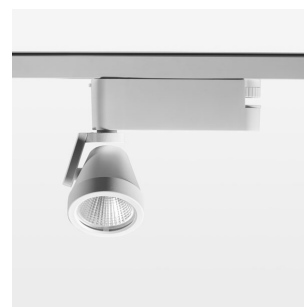

Ontero XR

Article number: 20790101

LIGHT TECHNOLOGY

LED	COB
Light colour	830
Luminous flux	3780 lm
System power	34 W
Luminaire Efficiency	111 lm/W
Reflector	Flood
Beam angle	44°

LUMINAIRE

Rotation angle	400°
Swivel angle	+85° / -85°
Weight	0.8 kg
Protection rating . class	IP 20 . I
Luminaire colour	stratowhite

OPTIONAL

RAL-colours, NCS-colours (powder coating or wet spraying) on inquiry
(only luminaire head and holding arm) surface alloys on inquiry, blends

Surface-mounted luminaire with LED, rated life of the LED L80/B10 > 50000 h, colour rendering index CRI > 80, chromaticity tolerance 2 SDCM (initial), reflector with circular light distribution pattern, reflector pure aluminium 99,99% in MIRO-Silver®, segmented and faceted, rotation angle 400°, swivel angle +85°/-85°, luminaire head/retention arm die-cast aluminium, powder-coated, stratowhite, power-adaptor, black, inclusive fix current driver unit: 220-240 V~ / 50-60 Hz, max. 34 luminaires per circuit (B16A fuse)