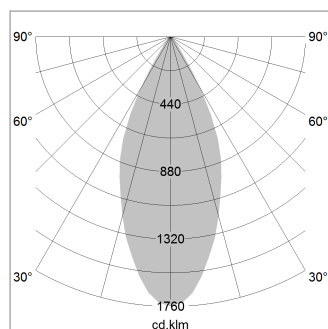

### LIGHT TECHNOLOGY

LED	COB
Light colour	BeCool
Luminous flux	3170 lm
System power	41 W
Luminaire Efficiency	77 lm/W
Reflector	Flood
Beam angle	44°

### LUMINAIRE

Rotation angle	400°
Swivel angle	+85° / -85°
Weight	0.8 kg
Protection rating . class	IP 20 . I
Luminaire colour	stratosilver

Note: All data are typical values. System features may change with product improvements due to technical advances. Errors excepted.

1.0 m	0.81	5577.9
2.0 m	1.62	1394.5
3.0 m	2.43	619.8
4.0 m	3.24	348.6
5.0 m	4.05	223.1
	Ø (m)	E0(0°) [lx]