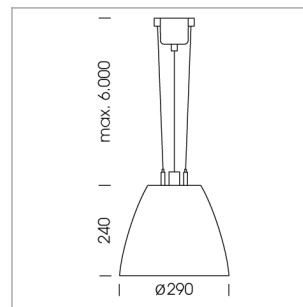

Pendiro AM 290

Article number: 81200027

LIGHT TECHNOLOGY

LED	COB
Light colour	840
Luminous flux	6960 lm
System power	59 W
Luminaire Efficiency	117 lm/W
Reflector	BatWing
Beam angle	2 x 25°

LUMINAIRE

Weight	3.1 kg
Protection rating . class	IP 20 . I
Luminaire colour	stratoblack

OPTIONAL

RAL colors, Mounting Accessories

Suspended luminaire with LED, rated life of the LED L80/B10 > 50000 h, colour rendering index CRI > 80, chromaticity tolerance 3 SDCM (initial), reflector with double asymmetrical light distribution pattern, reflector pure aluminium 99,99% in MIRO-Silver®, luminaire housing sheet steel, powder-coated, stratoblack