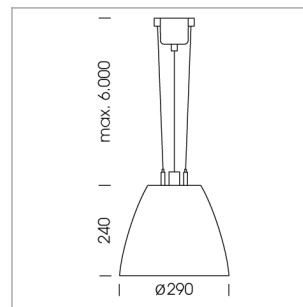

Pendiro AM 290

Article number: 81200029

LIGHT TECHNOLOGY

LED	COB
Light colour	830
Luminous flux	6750 lm
System power	59 W
Luminaire Efficiency	114 lm/W
Reflector	BatWing
Beam angle	2 x 25°

LUMINAIRE

Weight	3.1 kg
Protection rating . class	IP 20 . I
Luminaire colour	stratosilver

OPCJA

RAL colors, Mounting Accessories

Multiadapter black, inclusive driver unit: 220-240 V~ / 50-60 Hz, max. 40 luminaires per circuit (B16A fuse)

Note: All data are typical values. System features may change with product improvements due to technical advances. Errors excepted.