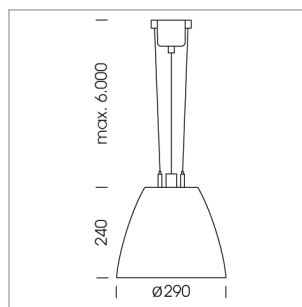

Pendiro AM 290

Article number: 81200029

LIGHT TECHNOLOGY

LED	COB
Light colour	830
Luminous flux	6750 lm
System power	59 W
Luminaire Efficiency	114 lm/W
Reflector	BatWing
Beam angle	2 x 25°

LUMINAIRE

Weight	3.1 kg
Protection rating . class	IP 20 . I
Luminaire colour	stratosilver

OPTIONAL

RAL colors, Mounting Accessories

Multiadapter black, inclusive driver unit: 220-240 V~ / 50-60 Hz, max. 40 luminaires per circuit (B16A fuse)

Note: All data are typical values. System features may change with product improvements due to technical advances. Errors excepted.