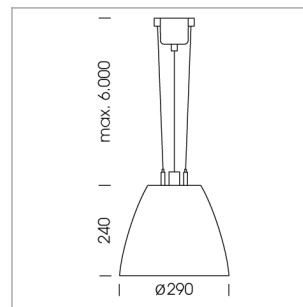

Pendiro AM 290

Article number: 81210011

LIGHT TECHNOLOGY

LED	COB
Light colour	835
Luminous flux	4260 lm
System power	34 W
Luminaire Efficiency	127 lm/W
Reflector	Flood
Beam angle	40°

LUMINAIRE

Swivel angle	2 x 25°
Weight	3.1 kg
Protection rating . class	IP 20 . I
Luminaire colour	stratowhite

OPTIONEEL

Mounting Accessor

Suspended luminaire with LED, rated life of the LED L80/B10 > 50000 h, colour rendering index CRI > 80, chromaticity tolerance 2 SDCM (initial), reflector with circular light distribution pattern, reflector pure aluminium 99,99% in MIRO-Silver®, swivel angle 2x25°, luminaire housing sheet steel, powder-coated, stratowhite