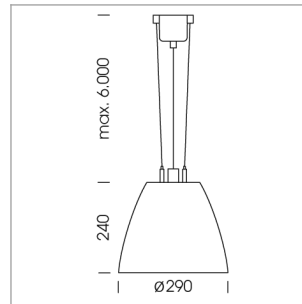

Pendiro AM 290

Article number: 81210016

LIGHT TECHNOLOGY

LED	COB
Light colour	840
Luminous flux	5480 lm
System power	41 W
Luminaire Efficiency	134 lm/W
Reflector	Flood
Beam angle	40°

LUMINAIRE

Swivel angle	2 x 25°
Weight	3.1 kg
Protection rating . class	IP 20 . I
Luminaire colour	stratoblack

OPTIONAL

Mounting Accessor

Suspended luminaire with LED, rated life of the LED L80/B10 > 50000 h, colour rendering index CRI > 80, chromaticity tolerance 2 SDCM (initial), reflector with circular light distribution pattern, reflector pure aluminium 99,99% in MIRO-Silver®, swivel angle 2x25°, luminaire housing sheet steel, powder-coated, stratoblack